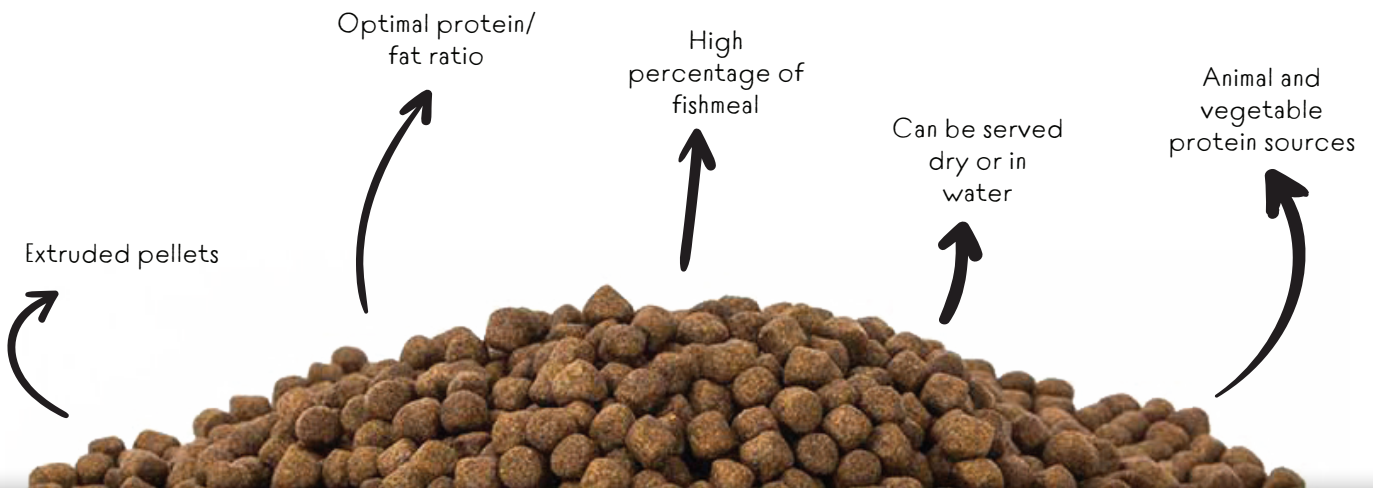

ANALYTICAL CONSTITUENTS

Crude protein	44%
Crude fat	11%

Store in a cool, dry and dark place

Make sure the bird always has fresh water available.

Not suitable for human consumption, for animals only.

Contact us for personal advice